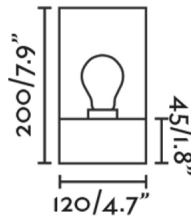

General characteristics

Type	I
IP	65
voltage	100V-240V
Hertz	50/60Hz
Power	15W

Material

Body/Structure	Aluminium
Diffuser	Glass

Finish

Body/Structure	Dark Grey
Diffuser	Transparent

Lighting characteristics

Light source included	NO
Light source	E27
Bulb socket included	